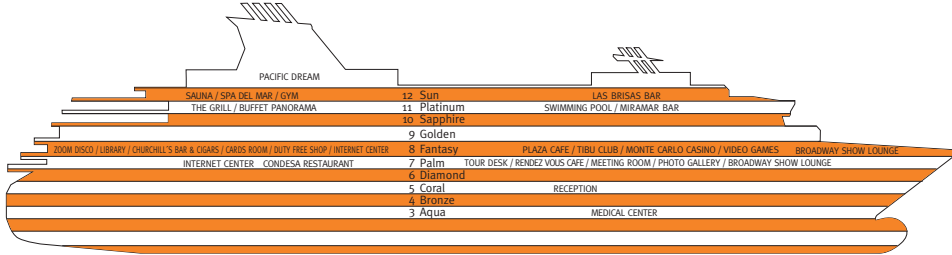

♥ Double bed convertible into two single beds.

♥ Double bed.

♥ Double bed convertible into two single beds.
Max. Occupancy 3 pax with upper bed or single sofa bed.

♥ Double bed.
Max. Occupancy 3 pax with upper bed or single sofa bed.

↔ Interconnecting cabins.

♥ Double bed convertible into two single beds.
Max. Occupancy 4 pax with two single upper bunks or double sofa bed.

♥ Double bed.
Max. Occupancy 4 pax with two single upper bunks or double sofa bed.

♿ Handicapped cabins.
Two lower beds and 1 upper bed. Max. Occupancy 3 pax.

T Cabin with balcony.

12 SUN

11 PLATINUM

10 SAPHIRE

9 GOLDEN

8 FANTASY