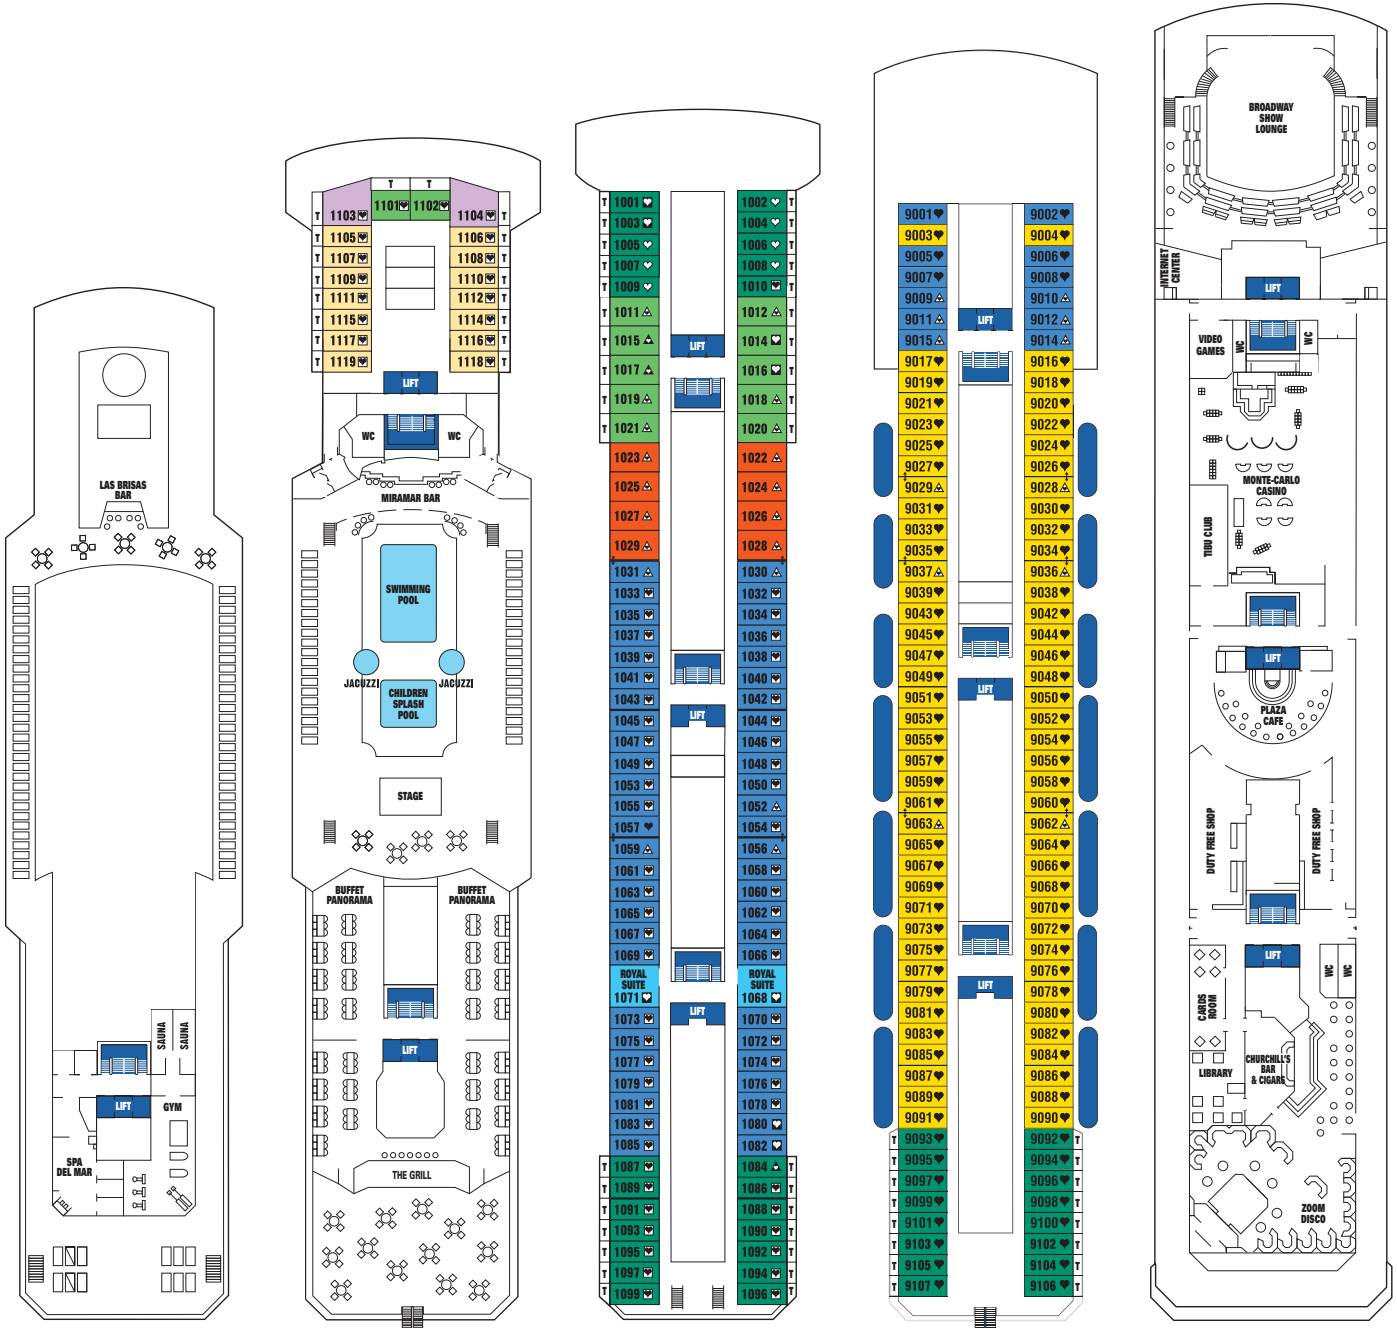

♥ Double bed convertible into two single beds.

♥ Double bed.

♥ Double bed convertible into two single beds.  
Max. Occupancy 3 pax with upper bed or single sofa bed.

♥ Double bed.  
Max. Occupancy 3 pax with upper bed or single sofa bed.

↔ Interconnecting cabins.

♥ Double bed convertible into two single beds.  
Max. Occupancy 4 pax with two single upper bunks or double sofa bed.

♥ Double bed.  
Max. Occupancy 4 pax with two single upper bunks or double sofa bed.

♿ Handicapped cabins.  
Two lower beds and 1 upper bed. Max. Occupancy 3 pax.

T Cabin with balcony.

12 SUN

11 PLATINUM

10 SAPHIRE

9 GOLDEN

8 FANTASY

\* (p.v.) Partial view

\* (p.h.) Cabin with port hole